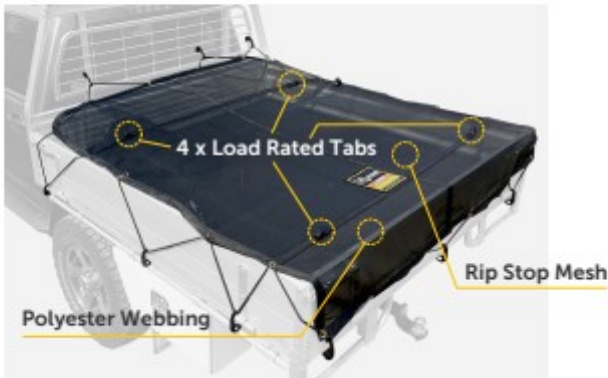

SAFEGUARD CONTAINMENT NETS

Similar to the other models, these nets have:

- ✓ Same Safeguard Quality
- ✓ Anti-tangle design
- ✓ Triple-layered reinforced edge
- ✓ Heavy-duty mesh rip-stop fabric
- ✓ Heavy-duty stabilised webbing

SMCN-200 Medium Containment Net

BW Part #0362 2194

2.0m x 1.8m

Comes with Bungee Cord and Bag

Suitable for Dual Cab Utes

SLCN-200 Large Containment Net

BW Part #0362 2211

2.5m x 2.0m