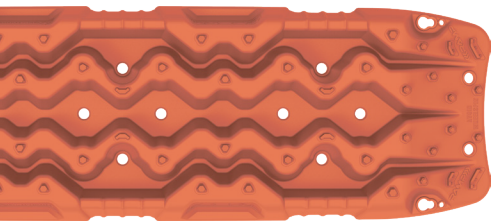

TAKE YOUR ADVENTURES TO THE NEXT LEVEL

MOUNTING AND STORAGE GEAR TO YOUR TRED RECOVERY

MOUNTING ACCESSORIES

TRED THREADED MOUNTING PINS Core

The TRED Threaded Mounting Pins are designed to easily and securely mount your recovery boards to your vehicle, trailer or caravan. The unique design will mount up to four TRED GT, HD or PRO model recovery boards or two of the TRED 800/1100 model recovery boards. 2 to 4 pins required depending on your installation, mounting location, and brackets.

TRED MOUNTING BASE PLATE (TWIN PIN) - TMBP01 0186 0773

TRED QUICK RELEASE MOUNTING PINS Core

The TRED Quick Release Mounting Pins are designed to easily and securely mount your recovery boards to your vehicle, trailer or caravan. Stainless steel M6 19mm stepped washer for ease of fitment into other manufacturers mounting brackets and plates. Depending on your installation, mounting location, and brackets used you may require four pins for optimum security and stability.

TRED GT RECOVERY BOARD STORAGE BAG - TRBSB 0404 8911

TAKE YOUR ADVENTURES TO THE NEXT LEVEL

MOUNTING AND STORAGE GEAR TO YOUR TRED RECOVERY

RECOVERY

TRED PRO RECOVERY BOARDS Professional

The most advanced and gold standard all-in-one off-road vehicle recovery board designed for the serious adventurer who eats, sleeps, and breathes exploring. Made from a high-quality custom blend engineered nylon and enhanced with EXOTRED™ technology our unique patented dual composite construction, offers superior durability, grip and strength.

TRED PRO GREEN - TREDPROGR 0186 0586 TRED PRO BLUE - TREDPROBU 0186 0603
TRED PRO GUN METAL GREY - TREDPROGG 0186 0569 TRED PRO RED - TREDPROR 0186 0620

TRED HD RECOVERY BOARDS Tough

The ultimate recovery board for the off-road enthusiast whose trips demand exceptional quality. Made from a high-quality custom blend engineered nylon, offering exceptional durability, exceptional grip and superior strength. Made for year round use in temperatures from -15°C (5°F) to 70°C (158°F).